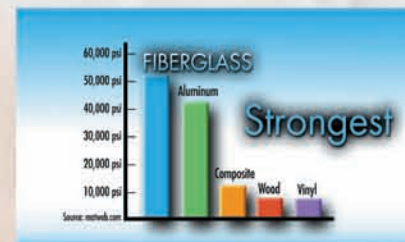

■ **SOLAR HEAT GAIN** should be blocked out in summer to save air conditioning costs; in winter it can help cut down heating bills.

■ **CONDENSATION**, a build-up of moisture on glass, can result in mold and bacteria growth.

DON'T LET YOUR ENERGY DOLLARS FLY OUT YOUR OLD, LEAKY WINDOWS!

FIBER Fusion 1000™ Has The Solution!

THE EXPERTS AGREE: Replacing your windows is one of the best investments you can make to your home.

FIBERGLASS meets every need, every situation, better than any other material. And the best fiberglass window system on the planet?