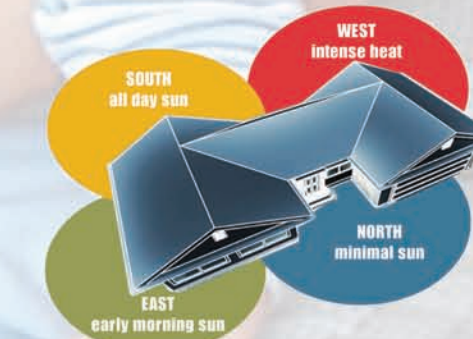

✓ Complete line of high-performance glass packages enables you to **SOLAR TUNE** your home for maximum comfort and energy savings.