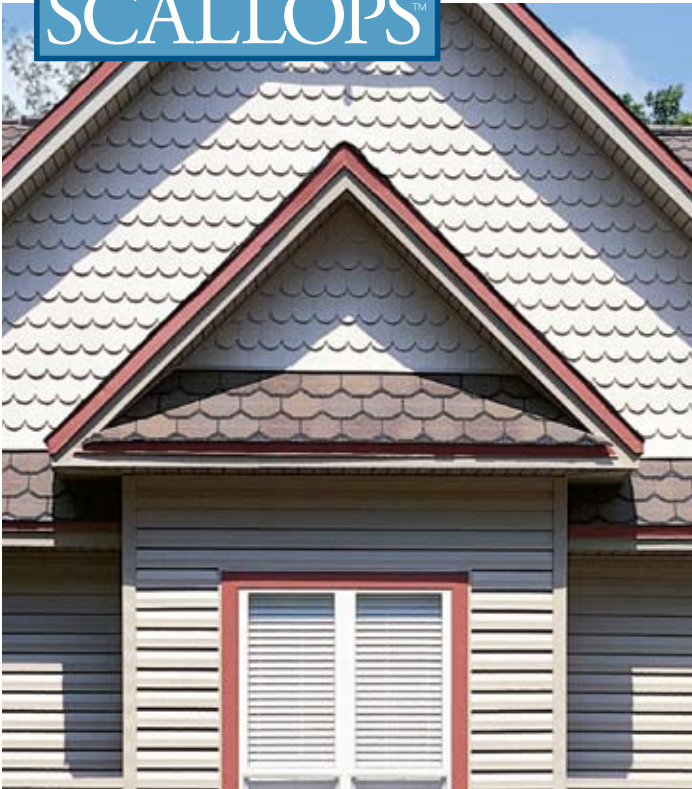

The Beauty of Custom Craftsmanship.

ARCHITECTURAL
SCALLOPS™