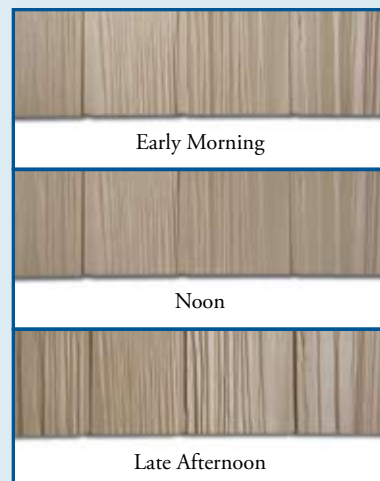

A Faithful Reproduction of Cedar's Natural Grain.

Our Shakes bear the rich gran of hand-split cedar. Our Shingles, the random marks of a mill saw. And on all our claddings, the texture is carried through on the bottom edge of each shingle – an honest rough-sawn look. This level of authenticity is only possible with our proprietary process.

What you won't see are seams. Even when you know just where to look, they're difficult to find. All this makes Alside's Architectural Classics the most realistic siding anywhere.